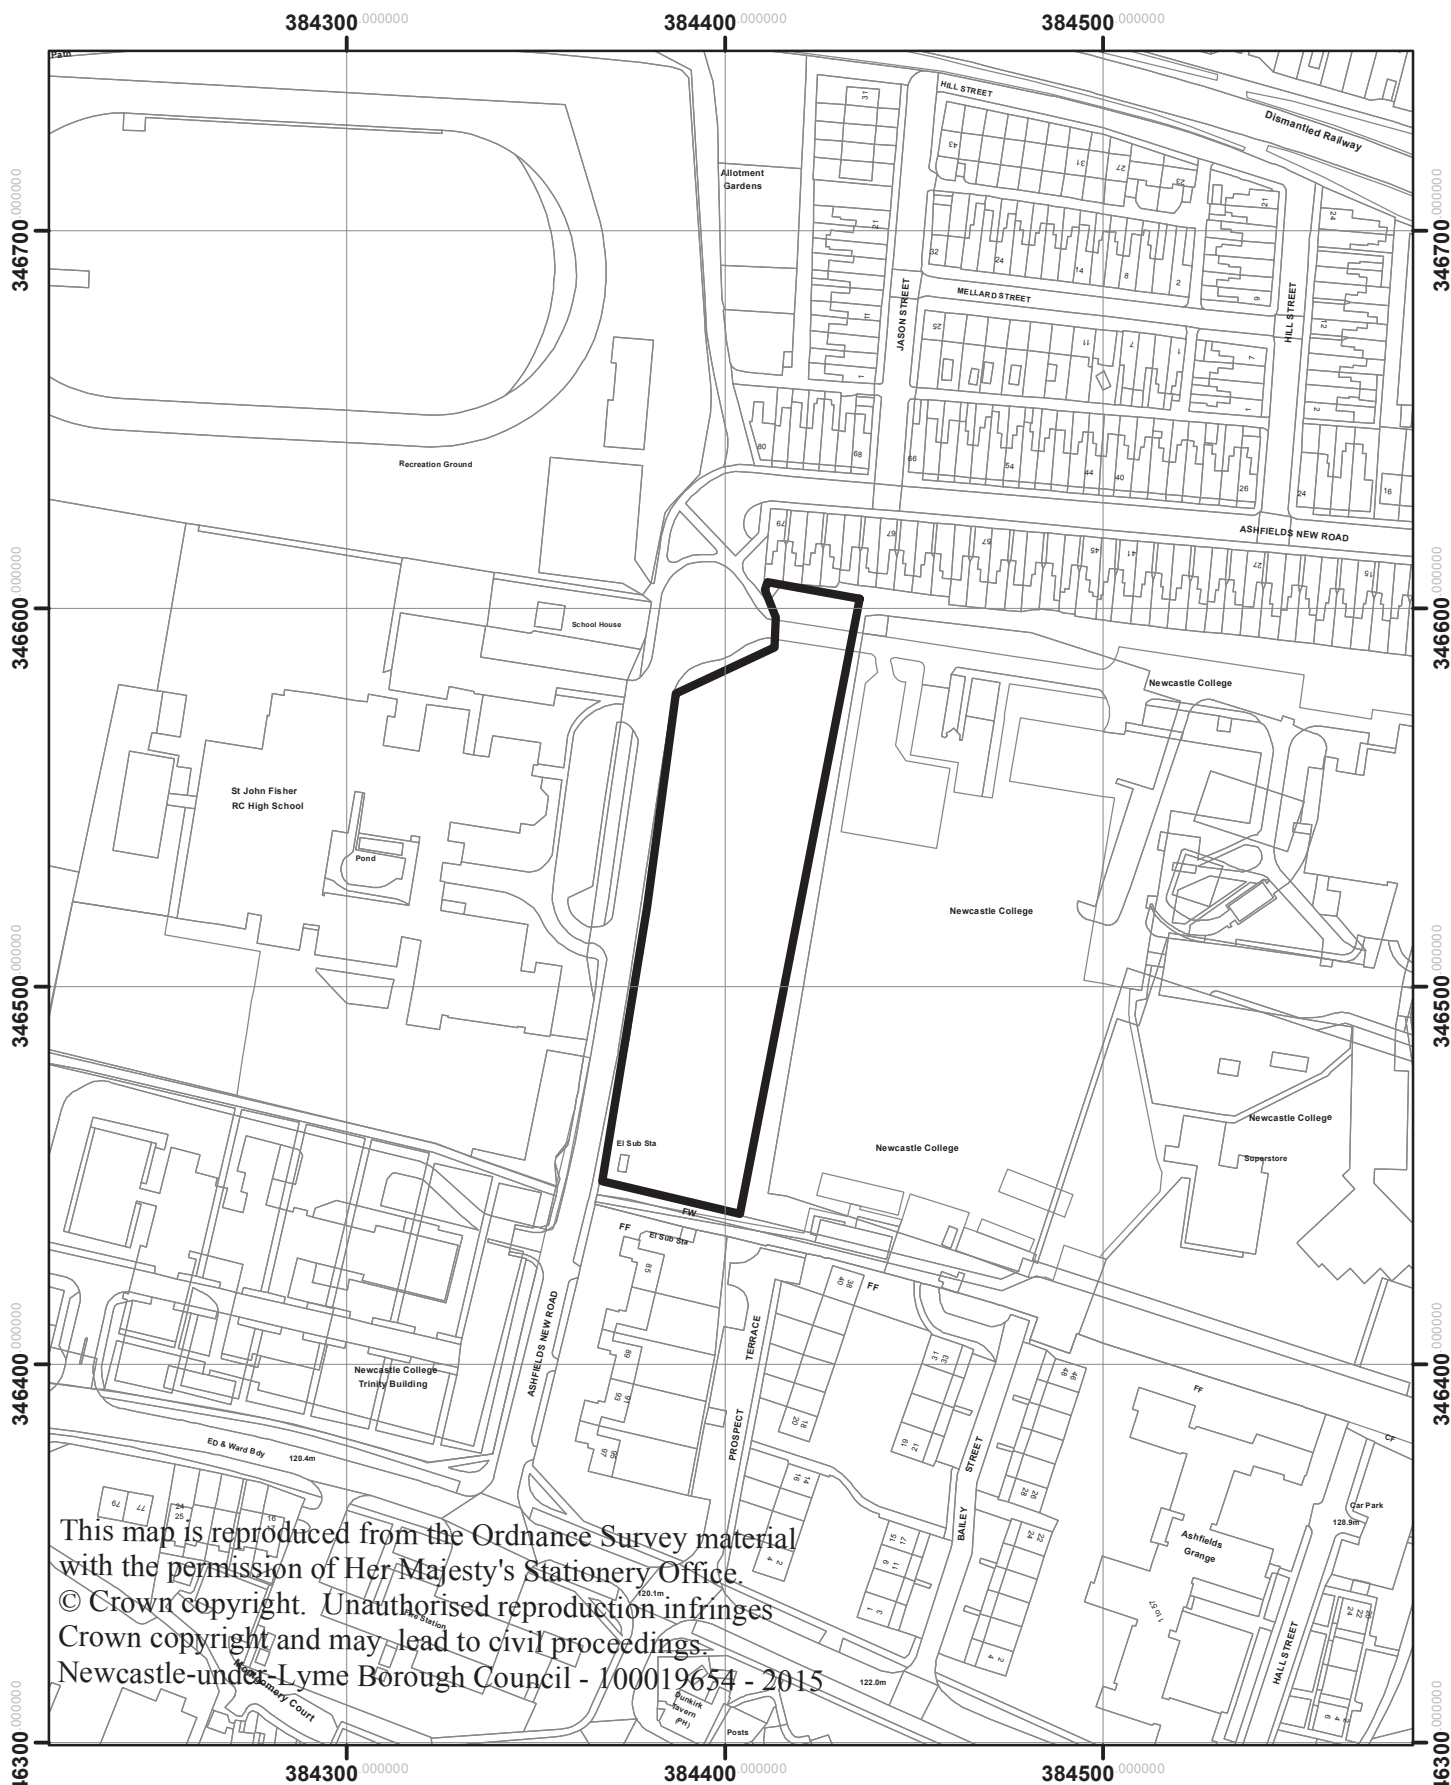

Land at Ashfields New Road
Newcastle
15/00699/FUL

This map is reproduced from the Ordnance Survey material with the permission of Her Majesty's Stationery Office.
© Crown copyright. Unauthorised reproduction infringes Crown copyright and may lead to civil proceedings.
Newcastle-under-Lyme Borough Council - 100019654 - 2015